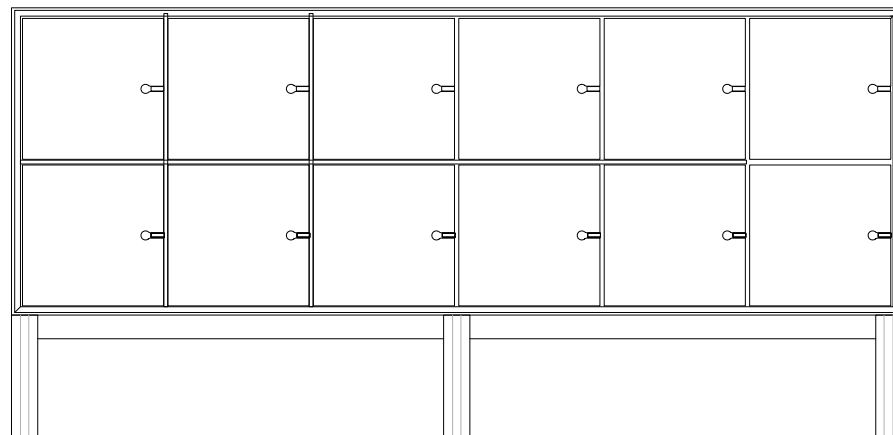

380

2354

6/2 X-LOCKER 2354w x 380d x 1132h
 X-LOCKER made from birch ply.
 23 mm bevelled frame and
 ironmongery-free doors.
 Features fixing knuckles to side panels.
 12 compartments.

1132

X-PLY™

LOCKER 6/2

12 locker unit 2354w x 1132h