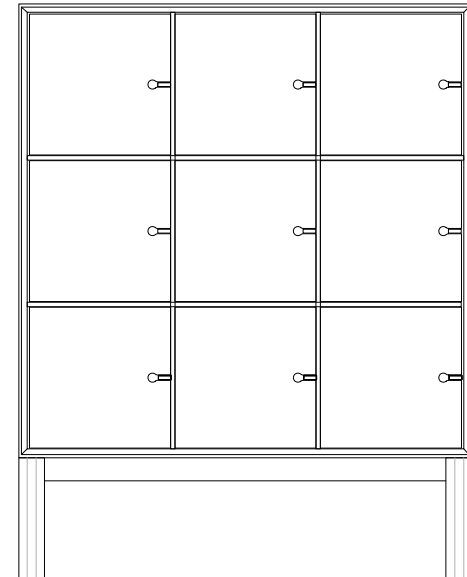

• 380 •

• 1200 •

1520

3/3 X-LOCKER 1200w x 380d x 1520h
X-LOCKER made from birch ply.
23 mm bevelled frame and ironmongery-free doors.
Features fixing knuckles to side panels.
9 compartments.

LOCKER 3/3

9 locker unit 1200 x 1152h