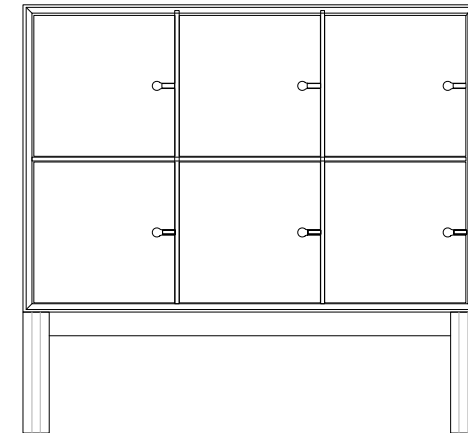

380

1200

1132

3/2 X-LOCKER 1200w x 380d x 1132h  
 X-LOCKER made from birch ply.  
 23 mm bevelled frame and ironmongery-free doors.  
 Features fixing knuckles to side panels.  
 6 compartments.

LOCKER 3/2

6 locker unit 1200w x 1132h