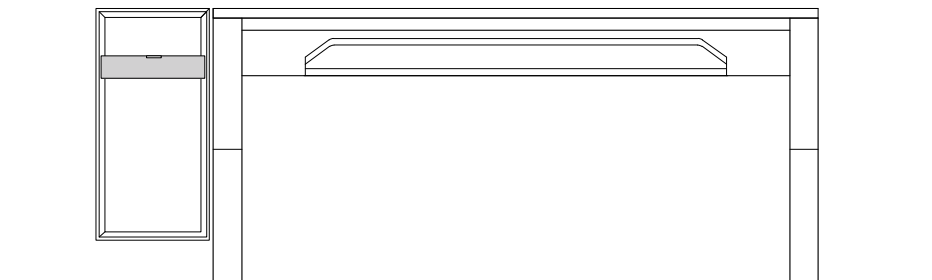

300mm CANTILEVERED CPU UNIT 300w x 844d x 613h

CANTILEVERED CPU DRAWER UNIT unit made from birch ply.  
25mm bevelled frame and FORBO linoleum drawer face.  
Featuring top loading bin to rear of unit.

• 300 •

844

• 844 •

• 300 •

• 613 •

X-PLY™

CANTILEVERED CPU UNIT FOR X-DESKS