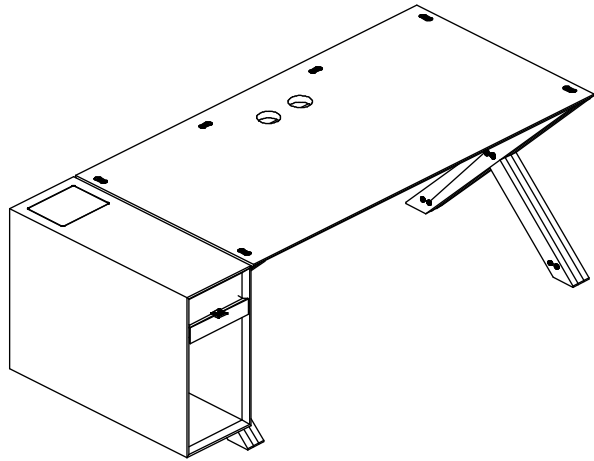

300mm CANTILEVERED CPU UNIT 300w x 844d x 613h

CANTILEVERED CPU DRAWER UNIT unit made from birch ply.  
25mm bevelled frame and FORBO linoleum drawer face.  
Featuring top loading bin to rear of unit.

• 300 •

844

• 844 •

• 300 •

• 613 •

X-PLY™

CANTILEVERED CPU UNIT FOR X-DESKS