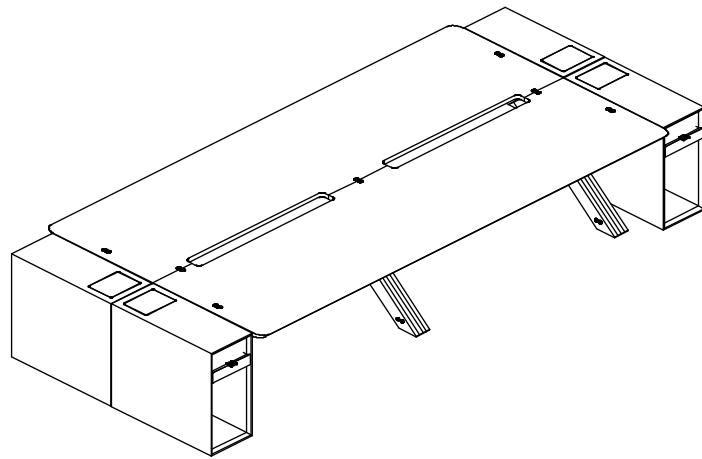

300mm CANTILEVERED CPU UNIT 300w x 730d x 613h

CANTILEVERED CPU DRAWER UNIT unit made from birch ply.  
25mm bevelled frame and FORBO linoleum drawer face.  
Featuring top loading bin to rear of unit.

X-PLY™

CANTILEVERED CPU UNIT FOR TEAM-DESK