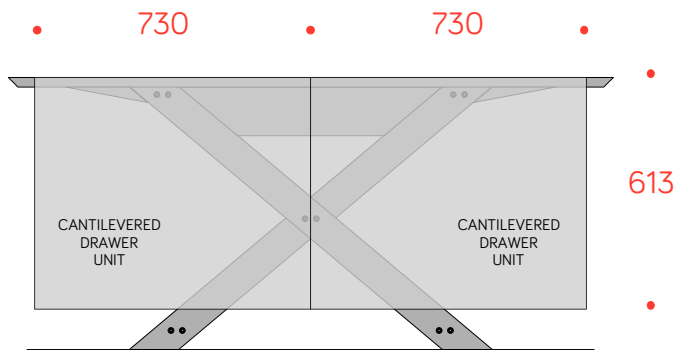

300mm CANTILEVERED CPU UNIT 300w x 730d x 613h

CANTILEVERED CPU DRAWER UNIT unit made from birch ply.  
25mm bevelled frame and FORBO linoleum drawer face.  
Featuring top loading bin to rear of unit.

X-PLY™