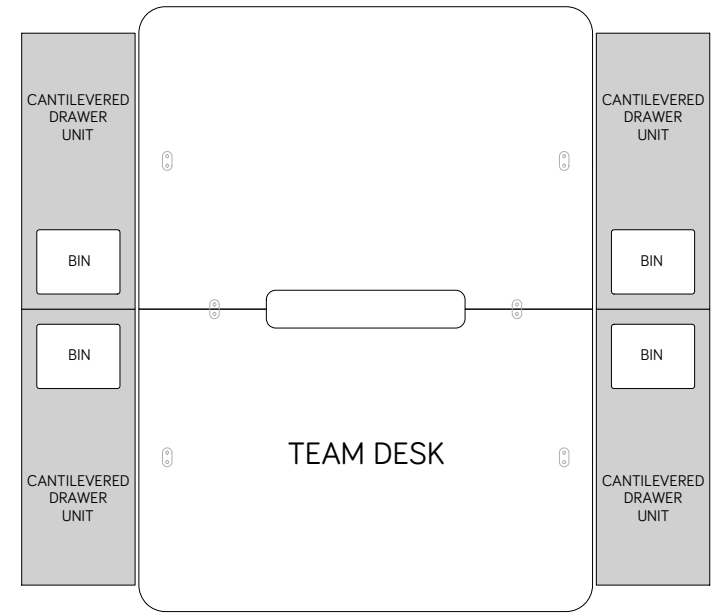

300mm CANTILEVERED CPU UNIT 300w x 730d x 613h

CANTILEVERED CPU DRAWER UNIT unit made from birch ply.  
25mm bevelled frame and FORBO linoleum drawer face.  
Featuring top loading bin to rear of unit.

X-PLY™

CANTILEVERED CPU UNIT FOR TEAM-DESK