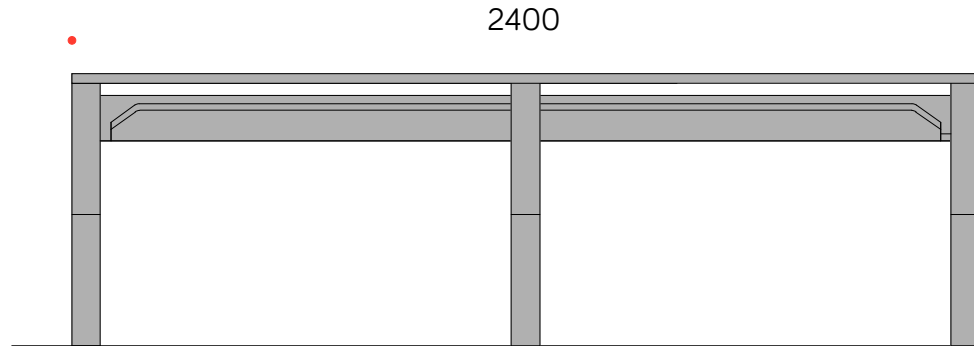

844

PLAN VIEW

TWIN X- DESK 2400 x 844 x 720h

1600mm wide single desk made from Birch PLY.
Suitable for two users and has a Knuckle system which allows the addition of pylons and cantilevered units

SIDE VIEW

FRONT VIEW

TWIN X- DESK 2400 x 844 x 720h