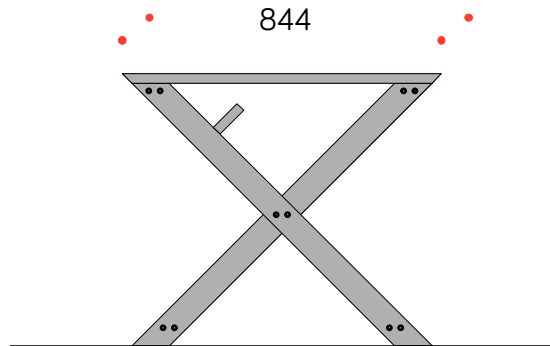

844

PLAN VIEW

TWIN X- DESK 2400 x 844 x 720h

1600mm wide single desk made from Birch PLY.
Suitable for two users and has a Knuckle system which allows the addition of pylons and cantilevered units

SIDE VIEW

FRONT VIEW

TWIN X- DESK 2400 x 844 x 720h