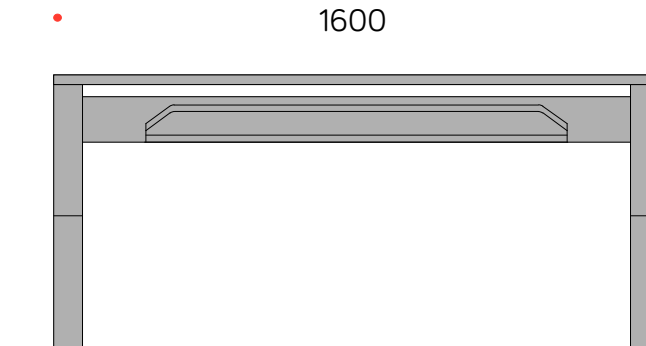

844

PLAN VIEW

SINGLE X- DESK 1600 x 844 x 720h

1600mm wide single desk made from Birch PLY.  
Suitable for single user and has a Knuckle system which  
allows the addition of pylons and cantilevered units

844

SIDE VIEW

1600

720

FRONT VIEW

SINGLE X- DESK 1600 x 844 x 720h