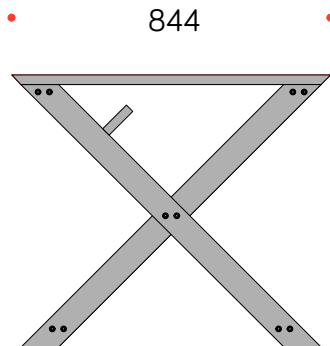

844

PLAN VIEW

SINGLE X- DESK 1600 x 844 x 720h

1600mm wide single desk made from Birch PLY.  
Suitable for single user and has a Knuckle system which  
allows the addition of pylons and cantilevered units

844

SIDE VIEW

1600

720

FRONT VIEW

SINGLE X- DESK 1600 x 844 x 720h