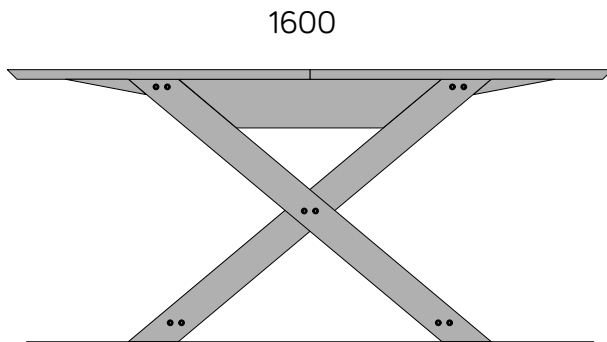

TEAM DESK 3000 x 1600 x 720h

Our 3000mm wide Team Desk is a spacious table for four people to share, a shared cable tray keep wires out of sight.

PLAN VIEW

SIDE VIEW

FRONT VIEW

TEAM DESK 3000 x 1600 x 720H