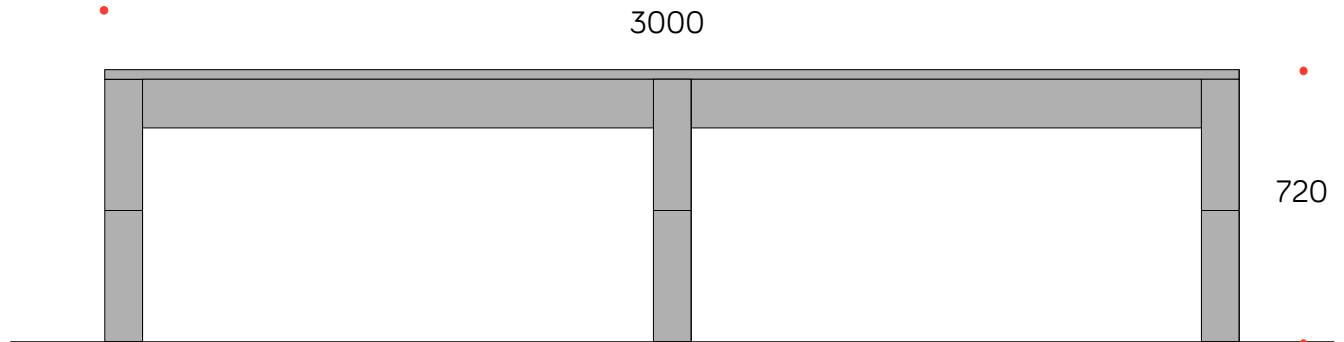

TEAM DESK 3000 x 1600 x 720h

Our 3000mm wide Team Desk is a spacious table for four people to share, a shared cable tray keep wires out of sight.

PLAN VIEW

SIDE VIEW

FRONT VIEW

TEAM DESK 3000 x 1600 x 720H