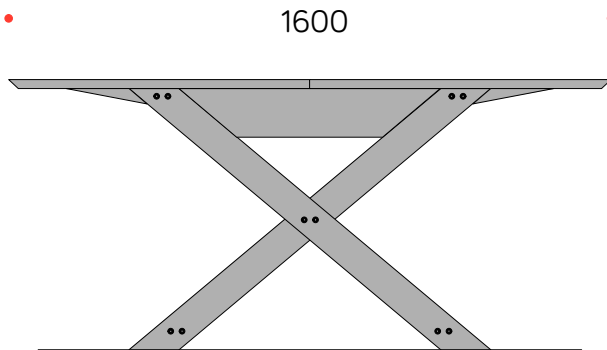

TEAM DESK 2400 x 1600 x 720h

1600mm wide single desk made from Birch PLY.
Suitable for four users and has a Knuckle system which allows the addition of pylons and cantilevered units

1600

PLAN VIEW

1600

SIDE VIEW

2400

720

FRONT VIEW

TEAM DESK 2400 x 1600 x 720H