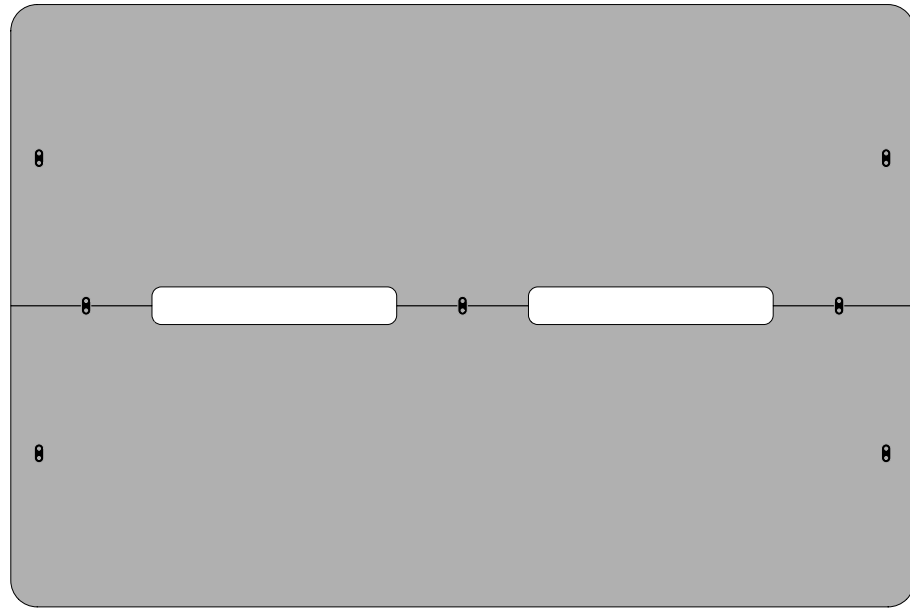

TEAM DESK 2400 x 1600 x 720h

1600mm wide single desk made from Birch PLY.
Suitable for four users and has a Knuckle system which allows the addition of pylons and cantilevered units

1600

PLAN VIEW

1600

SIDE VIEW

2400

720

FRONT VIEW

TEAM DESK 2400 x 1600 x 720H