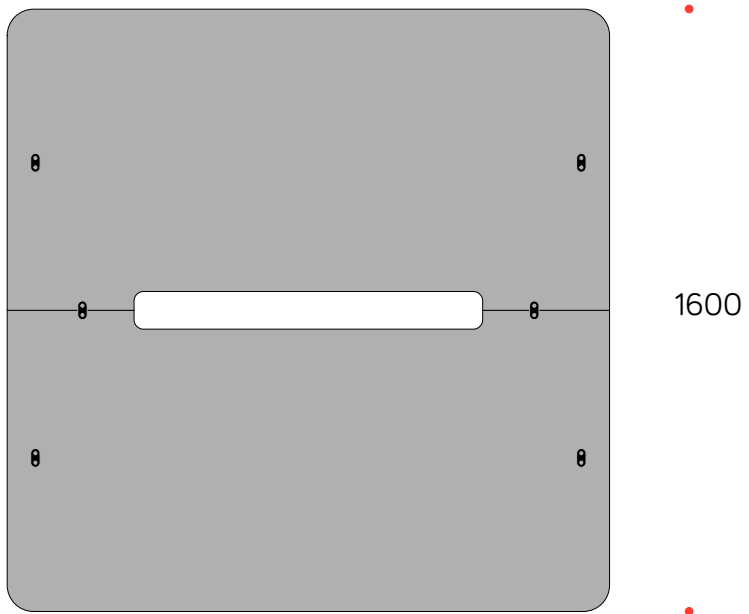

TEAM DESK 1600 x 1600 x 720h

1600mm wide single desk made from Birch PLY. Suitable for two users and has a Knuckle system which allows the addition of pylons and cantilevered units

PLAN VIEW

SIDE VIEW

FRONT VIEW

TEAM DESK 1600 x 1600 x 720H