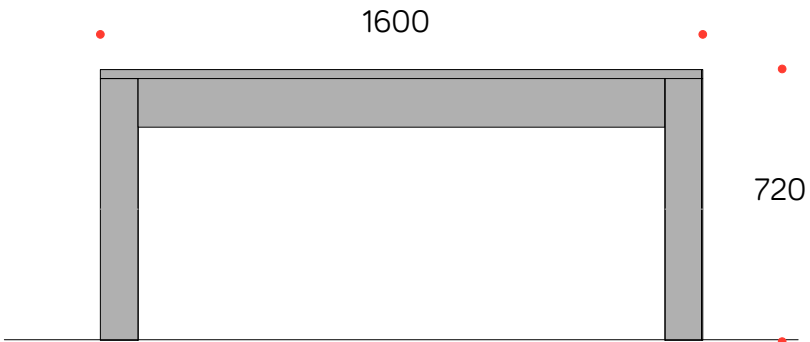

TEAM DESK 1600 x 1600 x 720h

1600mm wide single desk made from Birch PLY. Suitable for two users and has a Knuckle system which allows the addition of pylons and cantilevered units

PLAN VIEW

SIDE VIEW

FRONT VIEW

TEAM DESK 1600 x 1600 x 720H