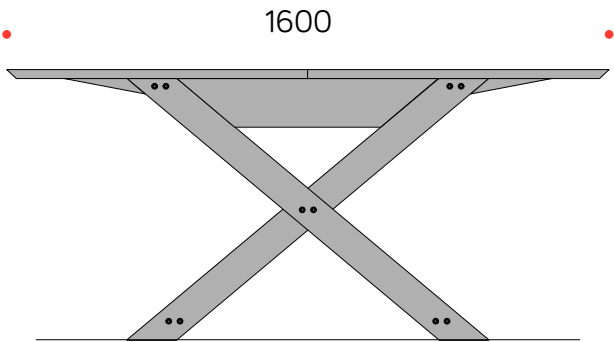

TEAM DESK 1600 x 1600 x 720h

1600mm wide single desk made from Birch PLY. Suitable for two users and has a Knuckle system which allows the addition of pylons and cantilevered units

PLAN VIEW

SIDE VIEW

FRONT VIEW

TEAM DESK 1600 x 1600 x 720H