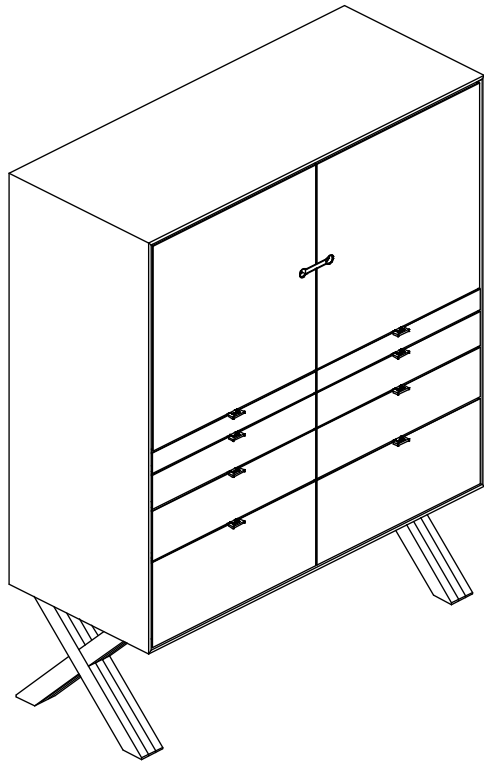

1200mm DRAWER/CUPBOARD UNIT 1200w x 500d x 1520h

X-DRAWER/CUPBOARD unit made from birch ply.
25mm bevelled frame and FORBO linoleum faces.

500

500

1200

1520

X-PLY™

1200 X-DRAWER/CUPBOARD UNIT