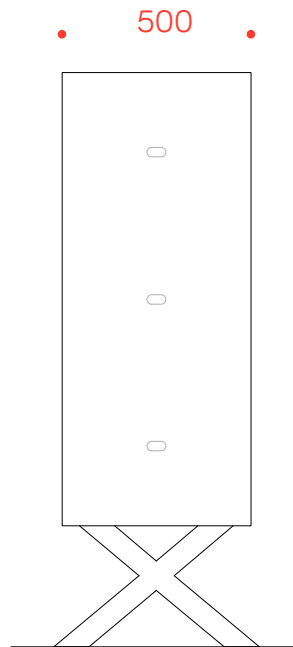

815mm X-CUPBOARD 815w x 500d x 1132h

X-CUPBOARD unit made from birch ply.  
25mm bevelled frame and FORBO linoleum door faces.  
Features fixing knuckles to side panels.

X-PLY™

815 X-CUPBOARD