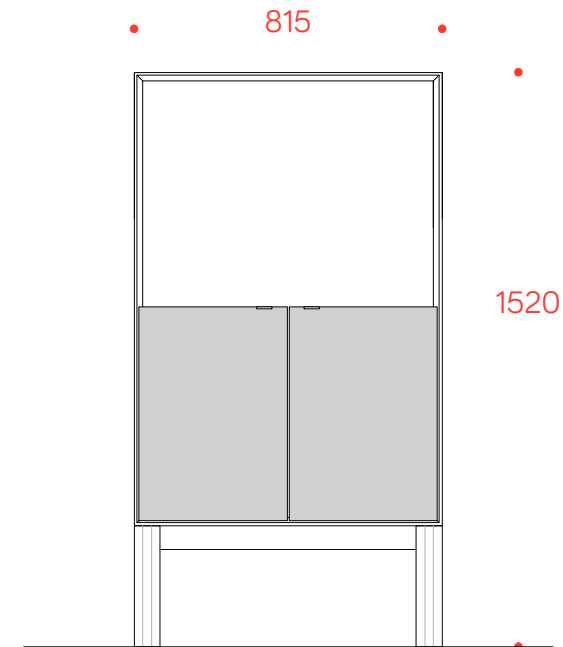

815mm X-CUPBOARD 815w x 500d x 1132h

X-CUPBOARD unit made from birch ply.  
25mm bevelled frame and FORBO linoleum door faces.  
Features fixing knuckles to side panels.

X-PLY™

815 X-CUPBOARD