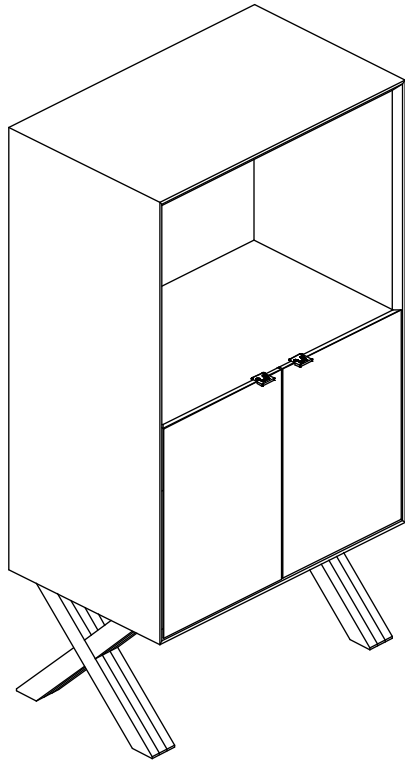

815mm X-CUPBOARD 815w x 500d x 1132h

X-CUPBOARD unit made from birch ply.  
25mm bevelled frame and FORBO linoleum door faces.  
Features fixing knuckles to side panels.

X-PLY™

815 X-CUPBOARD