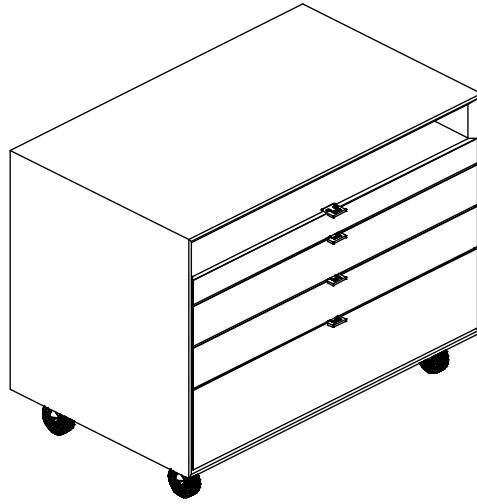

SLED LEGS

CASTORS

550

550

900

900mm CADDY UNIT 900w x 550d x 450h
X-CADDY unit made from birch ply. 25mm bevelled frame and FORBO linoleum drawer faces. Powder coated sled legs or castors.

713

900 CADDY UNITS